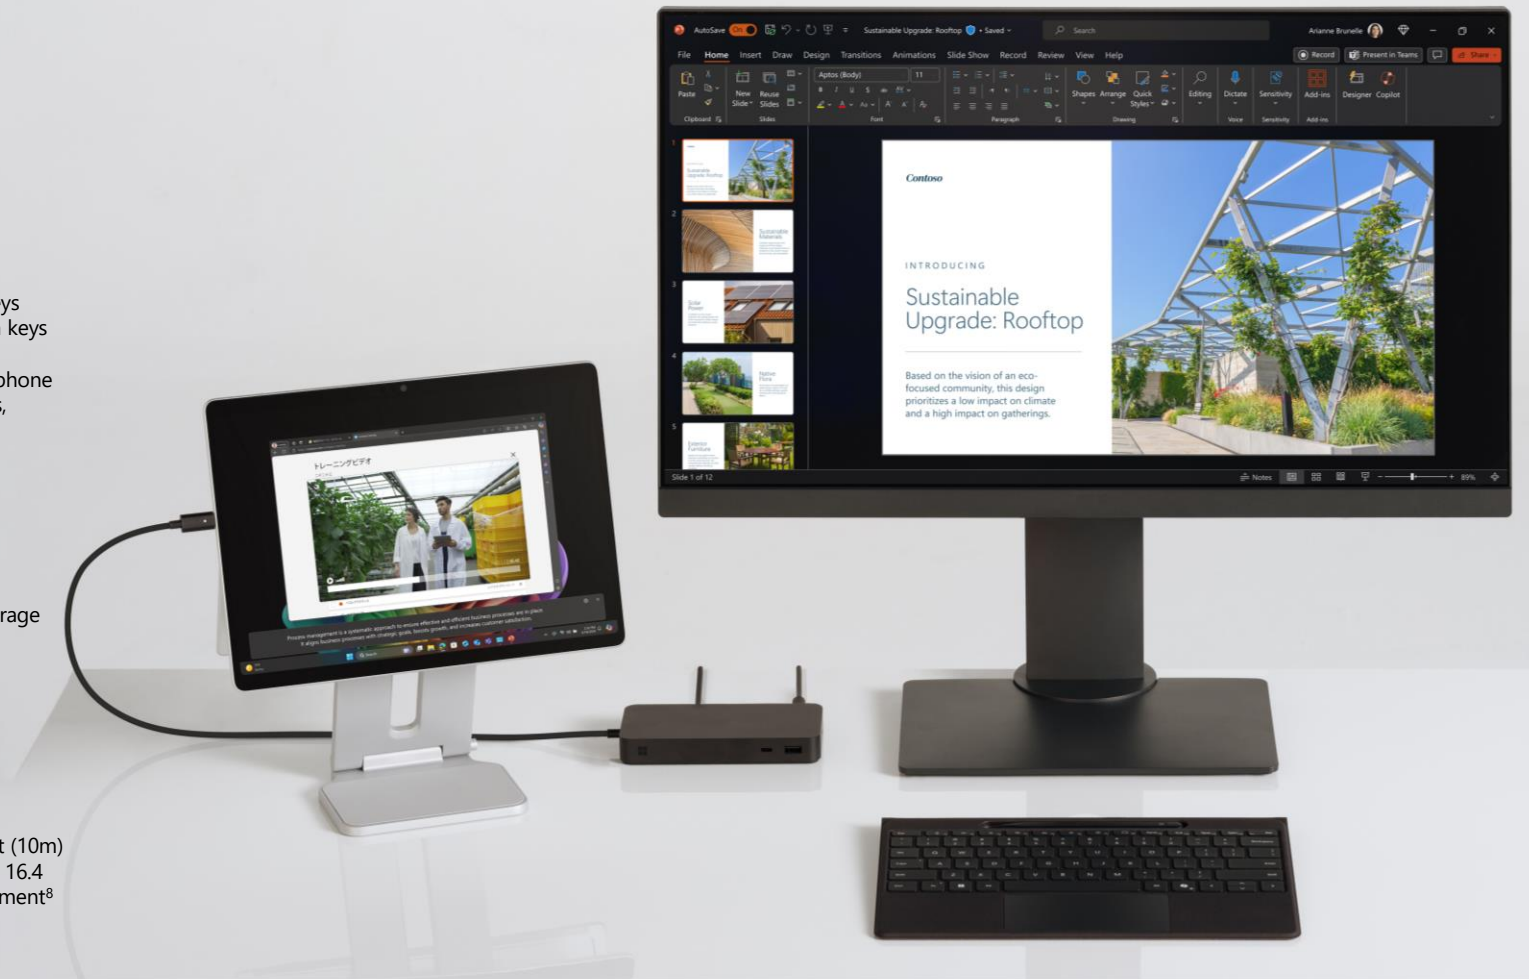

Surface Pro Flex Keyboard

BATTERY LIFE

Up to 41 hours of continuous typing while detached²

SIZE AND WEIGHT

Length: 11.38 inch (289 mm)

Width: 8.71 inch (221 mm)

Height: 0.21 inch (5.25 mm)

Weight: 0.75 lbs (340 g)

ACCESSIBILITY

Compatible with Surface Adaptive Kit³

Option to purchase Surface Pro Flex Keyboard with bold keyset⁴

SENSORS

Accelerometer

BATTERY CAPACITIES

Minimum: 495mAh (Min. Energy: 1.862Wh)

Typical: 513mAh (Typ. Energy: 1.929Wh)

EXTERIOR

Material: Alcantara®

Color: Black

WARRANTY⁷

1-year limited hardware warranty

COMPATIBILITY¹

Surface Pro, Copilot+ PC

Surface Pro 10

Surface Pro 9

Surface Pro 8

KEYS

Activation: Moving (mechanical) keys

Layout: English, full row of function keys (F1 - F12)

Right click button

Optional bold keyset

Precision haptic touchpad

Backlight

PEN INTEGRATION

Surface Slim Pen (2nd Edition)³ Storage and charging

INTERFACE

Magnetic

CONNECTIVITY

Bluetooth® Low Energy

Surface Pro Flex Keyboard shown with a Surface Pro and Kensington Elevated Stand for Surface³